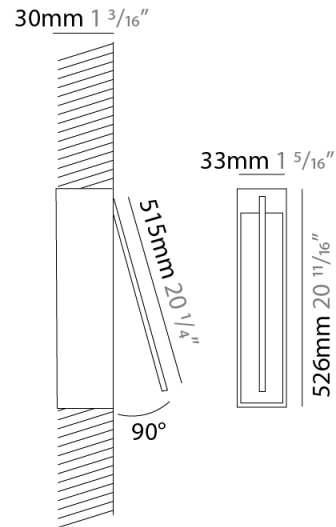

SPILLO 1 ROD RECESSED

D46007- -

base number
Color   Temperature   Finish   Options

1. To build a product code in our configurator select the specify button on the base model # product page
2. To build a manual product code on this datasheet choose from the options listed below in blue font and add the suffix to the base model #

GENERAL

Series: Spillo
Subseries: Spillo 1 Rod
Brand: Icone
Division: Design
Mounting Type: Recessed
Mounting Location: Wall
Subcategory: Ambient

PHYSICAL

Shape: Rectangle
Width (mm): 33
Width (in): 1 ⁵/₁₆
Height (mm): 526
Height (in): 20 ¹¹/₁₆
Min. Recessing Depth (mm): 30
Min. Recessing Depth (in): 1 ³/₁₆
Light Distribution: Adjustable
[Fixture Finish: WHI / BLK / CHR / BGD](#)
Fixture Material: Brass

ELECTRICAL

Lamp Type: LED
Total Output Wattage (W): 6.6
Dimming: 0-10V Dimming
Driver Included: No
Driver Location: Remote
Driver Type: Constant Voltage - 120 / 277Vac
Driver Class: Class 2
Input Voltage (V): 120 - 277
Output Voltage (V): 12
Upon Request: (Not included, see components) 0-10Vdc dimming / 277Vac

LED

[Color Temperature (°K): 2700 / 3000](#)
Nominal Lumen (lm): 550
CRI: >90 CRI
Lamp Life (hrs): 50000

OPTICAL

Adjustability: Tilt 120°

RATINGS AND CERTIFICATIONS

Certified By: Certified for North American Standards
IP rating: IP20

PROJECT
TYPE
SPECIFIER
QUANTITY
DATE