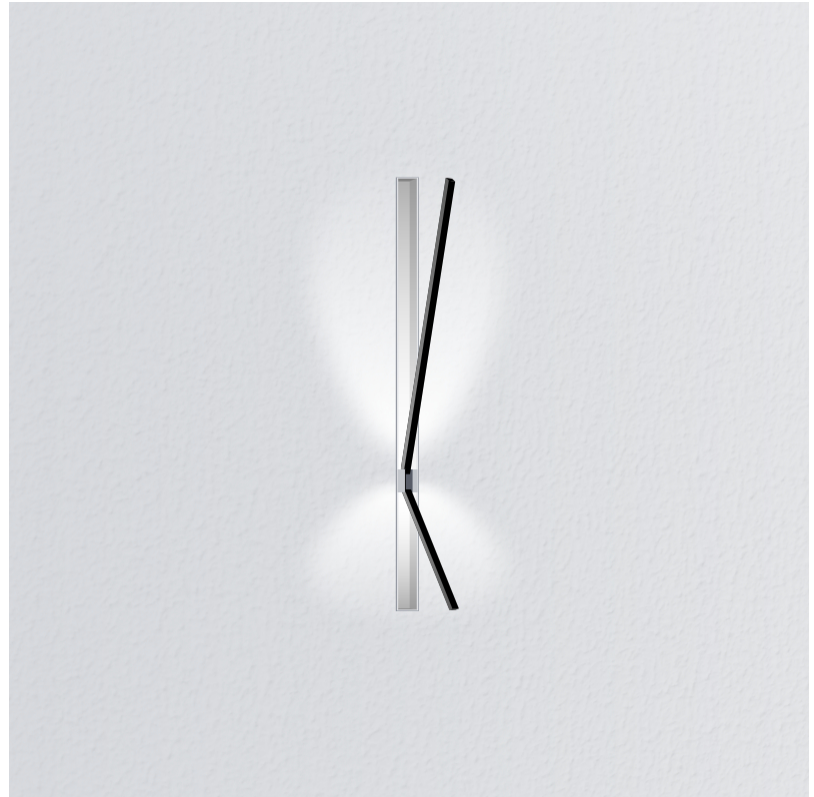

PROJECT	_____
TYPE	_____
SPECIFIER	_____
QUANTITY	_____
DATE	_____

SPILLO 2 ROD RECESSED

D46026- _____ - _____

base number   Color   Finish
Temperature   Options

1. To build a product code in our configurator select the specify button on the base model # product page
2. To build a manual product code on this datasheet choose from the options listed below in blue font and add the suffix to the base model #

GENERAL

Series: Spillo
Subseries: Spillo 2 Rod
Brand: Icone
Division: Design
Mounting Type: Recessed
Mounting Location: Wall
Subcategory: Ambient

PHYSICAL

Shape: Rectangle
Width (mm): 33
Width (in): 1 5/16
Height (mm): 750
Height (in): 29 1/2
Min. Recessing Depth (mm): 30
Min. Recessing Depth (in): 1 3/16
Light Distribution: Adjustable
Fixture Finish: WHI / BLK / CHR / BGD
Fixture Material: Brass

ELECTRICAL

Lamp Type: LED
Total Output Wattage (W): 9.24
Dimming: 0-10V Dimming
Driver Included: No
Driver Location: Remote
Driver Type: Constant Voltage - 120Vac
Driver Class: Class 2
Input Voltage (V): 120 - 277
Output Voltage (V): 12
Upon Request: (Not included, see components) 0-10Vdc dimming / 277Vac

LED

Color Temperature (°K): 2700 / 3000
Nominal Lumen (lm): 770
CRI: >90 CRI
Lamp Life (hrs): 50000

OPTICAL

Adjustability: Tilt 90°

RATINGS AND CERTIFICATIONS

Certified By: Certified for North American Standards
IP rating: IP20