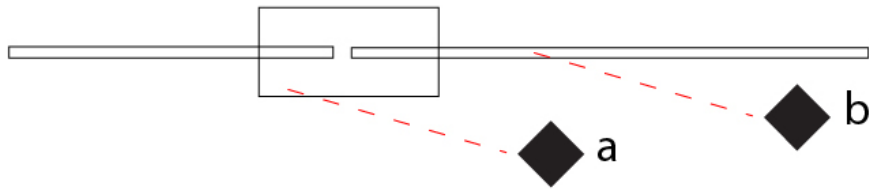

SPILO 2 ROD RECESSED

D46029-

PROJECT
TYPE
SPECIFIER
QUANTITY
DATE

D