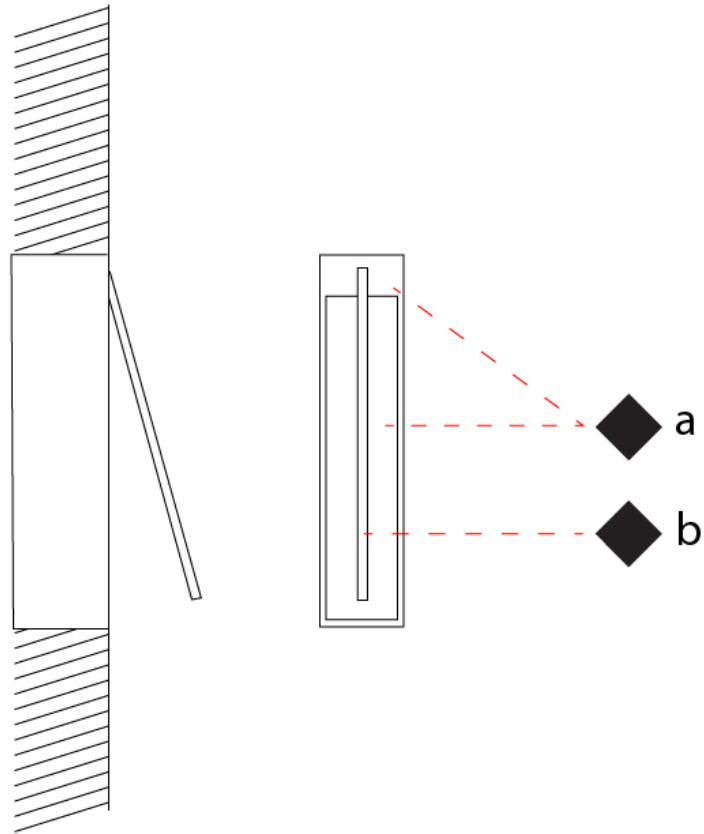

SPILLO 1 ROD RECESSED

D46007-

PROJECT
TYPE
SPECIFIER
QUANTITY
DATE

D