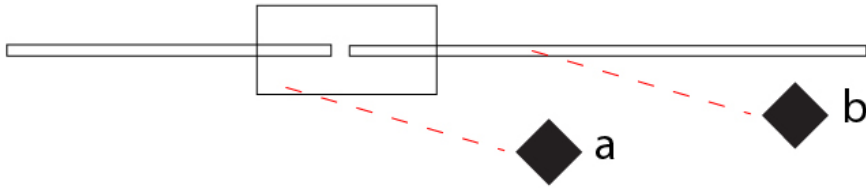

SPILLO 2 ROD RECESSED

D46031-

PROJECT	_____
TYPE	_____
SPECIFIER	_____
QUANTITY	_____
DATE	_____

D