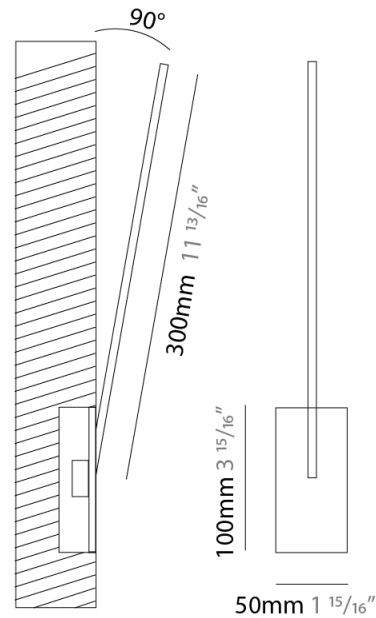

PROJECT	_____
TYPE	_____
SPECIFIER	_____
QUANTITY	_____
DATE	_____

SPILLO 1 ROD RECESSED

D46013- _____ - _____
base number   Color   Finish
                         Temperature   Options

1. To build a product code in our configurator select the specify button on the base model # product page
2. To build a manual product code on this datasheet choose from the options listed below in blue font and add the suffix to the base model #

GENERAL

Series: Spillo
Subseries: Spillo 1 Rod
Brand: Icone
Division: Design
Mounting Type: Recessed
Mounting Location: Wall
Subcategory: Ambient

PHYSICAL

Shape: Rectangle
Width (mm): 50
Width (in): 1 15/16
Height (mm): 300
Height (in): 11 13/16
Light Distribution: Adjustable
Fixture Finish: WHI / BLK / CHR / BGD
Fixture Material: Brass

ELECTRICAL

Lamp Type: LED
Total Output Wattage (W): 3.96
Dimming: 0-10V Dimming
Driver Included: No
Driver Location: Remote
Driver Type: Constant Voltage - 120 / 277Vac
Driver Class: Class 2
Input Voltage (V): 120 - 277
Output Voltage (V): 12
Upon Request: (Not included, see components) 0-10Vdc dimming / 277Vac

LED

Color Temperature (°K): 2700 / 3000
Nominal Lumen (lm): 330
CRI: >90 CRI
Lamp Life (hrs): 50000

OPTICAL

Adjustability: Tilt 120°

RATINGS AND CERTIFICATIONS

Certified By: Certified for North American Standards
IP rating: IP20