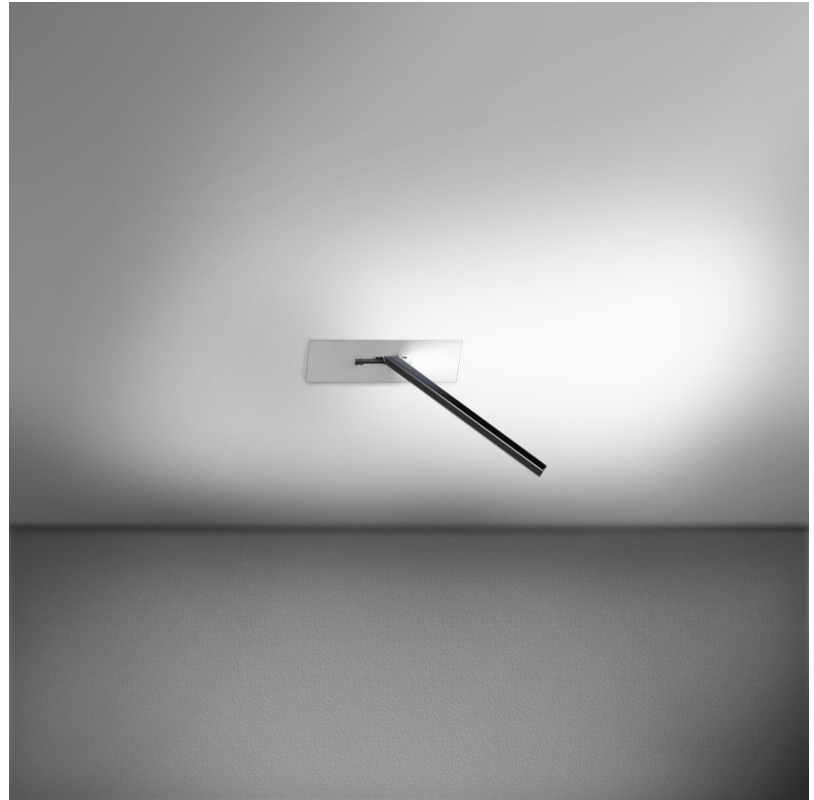

PROJECT	_____
TYPE	_____
SPECIFIER	_____
QUANTITY	_____
DATE	_____

SPILLO 1 ROD RECESSED

D46012- _____ - _____
base number   Color   Finish
                         Temperature   Options

1. To build a product code in our configurator select the specify button on the base model # product page
2. To build a manual product code on this datasheet choose from the options listed below in blue font and add the suffix to the base model #

GENERAL

Series: Spillo
Subseries: Spillo 1 Rod
Brand: Icone
Division: Design
Mounting Type: Recessed
Mounting Location: Wall
Subcategory: Ambient

PHYSICAL

Shape: Rectangle
Width (mm): 50
Width (in): 1 15/16
Height (mm): 200
Height (in): 7 7/8
Light Distribution: Adjustable
Fixture Finish: WHI / BLK / CHR / BGD
Fixture Material: Brass

ELECTRICAL

Lamp Type: LED
Total Output Wattage (W): 2.64
Dimming: 0-10V Dimming
Driver Included: No
Driver Location: Remote
Driver Type: Constant Voltage - 120 / 277Vac
Driver Class: Class 2
Input Voltage (V): 120 - 277
Output Voltage (V): 12
Upon Request: (Not included, see components) 0-10Vdc dimming / 277Vac

LED

Color Temperature (°K): 2700 / 3000
Nominal Lumen (lm): 220
CRI: >90 CRI
Lamp Life (hrs): 50000

OPTICAL

Adjustability: Tilt 120°

RATINGS AND CERTIFICATIONS

Certified By: Certified for North American Standards
IP rating: IP20