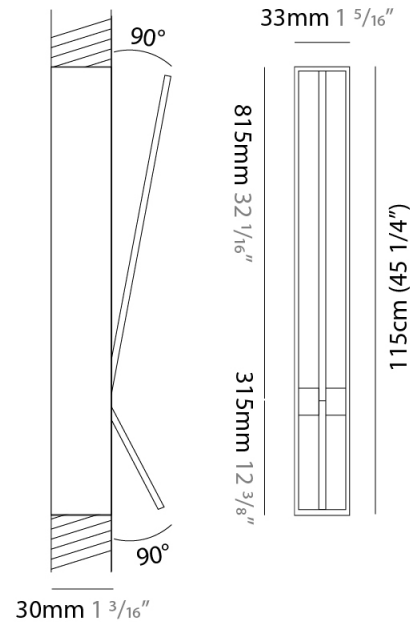

GENERAL

Series: Spillo
 Subseries: Spillo 1 Rod
 Brand: Icone
 Division: Design
 Mounting Type: Recessed
 Mounting Location: Wall
 Subcategory: Ambient

PHYSICAL

Shape: Rectangle
 Width (mm): 33
 Width (in): 1 ⁵/₁₆
 Height (mm): 526
 Height (in): 20 ¹¹/₁₆
 Min. Recessing Depth (mm): 30
 Min. Recessing Depth (in): 1 ³/₁₆
 Light Distribution: Adjustable
[Fixture Finish: WHI / BLK / CHR / BGD](#)
 Fixture Material: Brass

GENERAL

Series: Spillo
 Subseries: Spillo 2 Rod
 Brand: Icone
 Division: Design
 Mounting Type: Recessed
 Mounting Location: Wall
 Subcategory: Ambient

PHYSICAL

Shape: Rectangle
 Width (mm): 33
 Width (in): 1 5/16
 Height (mm): 750
 Height (in): 29 1/2
 Min. Recessing Depth (mm): 30
 Min. Recessing Depth (in): 1 3/16
 Light Distribution: Adjustable
 Fixture Finish: WHI / BLK / CHR / BGD
 Fixture Material: Brass

GENERAL

Series: Spillo
 Subseries: Spillo 2 Rod
 Brand: Icone
 Division: Design
 Mounting Type: Recessed
 Mounting Location: Wall
 Subcategory: Ambient

PHYSICAL

Shape: Rectangle
 Width (mm): 33
 Width (in): 1 ⁵/₁₆
 Height (mm): 1150
 Height (in): 45 ¹/₄
 Min. Recessing Depth (mm): 30
 Min. Recessing Depth (in): 1 ³/₁₆
 Light Distribution: Adjustable
 Fixture Finish: WHI / BLK / CHR / BGD
 Fixture Material: Brass

LED

Color Temperature (°K): 2700 / 3000
 Nominal Lumen (lm): 1210
 CRI: >90 CRI
 Lamp Life (hrs): 50000

OPTICAL

Adjustability: Tilt 90°

RATINGS AND CERTIFICATIONS

Certified By: Certified for North American Standards
 IP rating: IP20