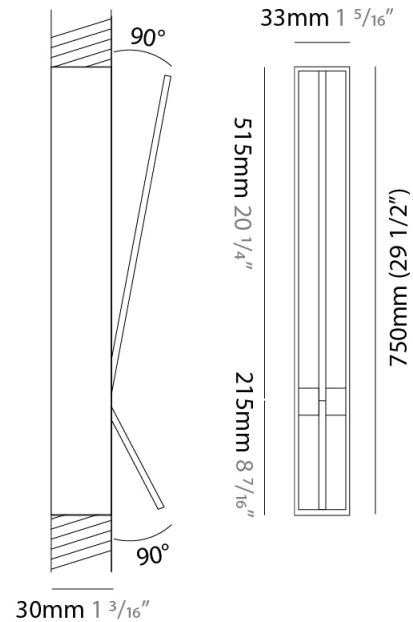

GENERAL

Series: Spillo
 Subseries: Spillo 1 Rod
 Brand: Icone
 Division: Design
 Mounting Type: Recessed
 Mounting Location: Wall
 Subcategory: Ambient

PHYSICAL

Shape: Rectangle
 Width (mm): 33
 Width (in): 1 ⁵/₁₆
 Height (mm): 326
 Height (in): 12 ¹³/₁₆
 Min. Recessing Depth (mm): 30
 Min. Recessing Depth (in): 1 ³/₁₆
 Light Distribution: Adjustable
 Fixture Finish: WHI / BLK / CHR / BGD
 Fixture Material: Brass

GENERAL

Series: Spillo
 Subseries: Spillo 1 Rod
 Brand: Icone
 Division: Design
 Mounting Type: Recessed
 Mounting Location: Wall
 Subcategory: Ambient

PHYSICAL

Shape: Rectangle
 Width (mm): 33
 Width (in): 1 ⁵/₁₆
 Height (mm): 526
 Height (in): 20 ¹¹/₁₆
 Min. Recessing Depth (mm): 30
 Min. Recessing Depth (in): 1 ³/₁₆
 Light Distribution: Adjustable
[Fixture Finish: WHI / BLK / CHR / BGD](#)
 Fixture Material: Brass

GENERAL

Series: Spillo
 Subseries: Spillo 2 Rod
 Brand: Icone
 Division: Design
 Mounting Type: Recessed
 Mounting Location: Wall
 Subcategory: Ambient

PHYSICAL

Shape: Rectangle
 Width (mm): 33
 Width (in): 1 5/16
 Height (mm): 750
 Height (in): 29 1/2
 Min. Recessing Depth (mm): 30
 Min. Recessing Depth (in): 1 3/16
 Light Distribution: Adjustable
 Fixture Finish: WHI / BLK / CHR / BGD
 Fixture Material: Brass

LED

Color Temperature (°K): 2700 / 3000
 Nominal Lumen (lm): 770
 CRI: >90 CRI
 Lamp Life (hrs): 50000

OPTICAL

Adjustability: Tilt 90°

RATINGS AND CERTIFICATIONS

Certified By: Certified for North American Standards
 IP rating: IP20