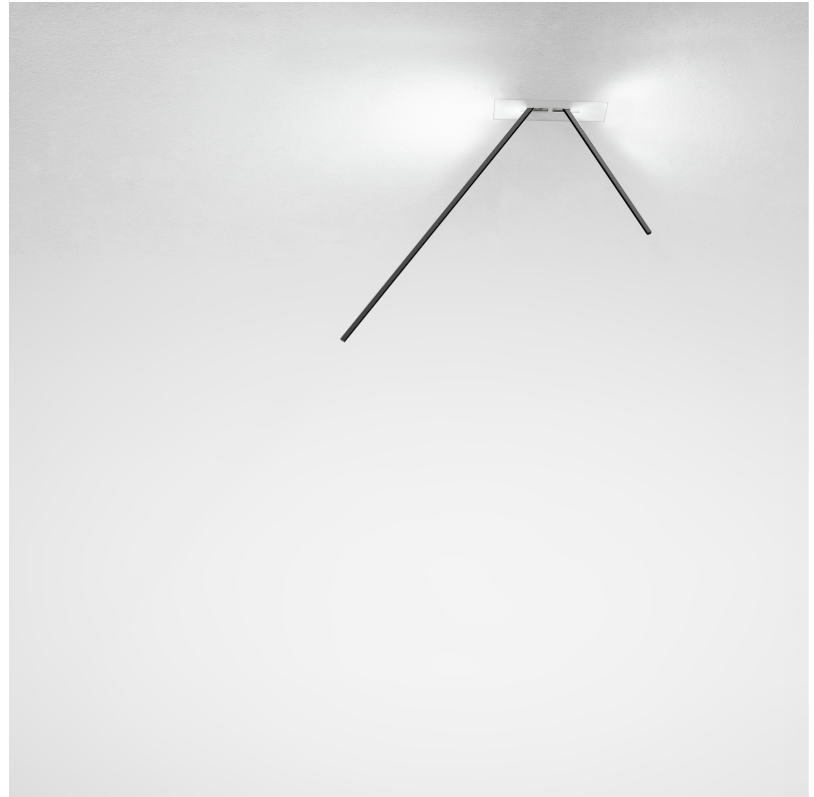

PROJECT	
TYPE	
SPECIFIER	
QUANTITY	
DATE	

SPILLO 2 ROD RECESSED

D46029- -

base number   Color   Finish
Temperature   Options

1. To build a product code in our configurator select the specify button on the base model # product page
2. To build a manual product code on this datasheet choose from the options listed below in blue font and add the suffix to the base model #

GENERAL

Series: Spillo
Subseries: Spillo 2 Rod
Brand: Icone
Division: Design
Mounting Type: Recessed
Mounting Location: Ceiling
Subcategory: Ambient

PHYSICAL

Shape: Rectangle
Length (mm): 50
Length (in): 1 ¹⁵/₁₆
Width (mm): 600
Width (in): 23 ⁵/₆
Height (mm): 400
Height (in): 15 ³/₄
Light Distribution: Adjustable
Fixture Finish: WHI / BLK / CHR / BGD
Fixture Material: Brass

ELECTRICAL

Lamp Type: LED
Total Output Wattage (W): 7.44
Dimming: 0-10V Dimming
Driver Included: No
Driver Location: Remote
Driver Type: Constant Voltage - 120Vac
Driver Class: Class 2
Input Voltage (V): 120 - 277
Output Voltage (V): 12
Upon Request: (Not included, see components) 0-10Vdc dimming / 277Vac

LED

Color Temperature (°K): 2700 / 3000
Nominal Lumen (lm): 660
CRI: >90 CRI
Lamp Life (hrs): 50000

OPTICAL

Adjustability: Tilt 90°

RATINGS AND CERTIFICATIONS

Certified By: Certified for North American Standards
IP rating: IP20