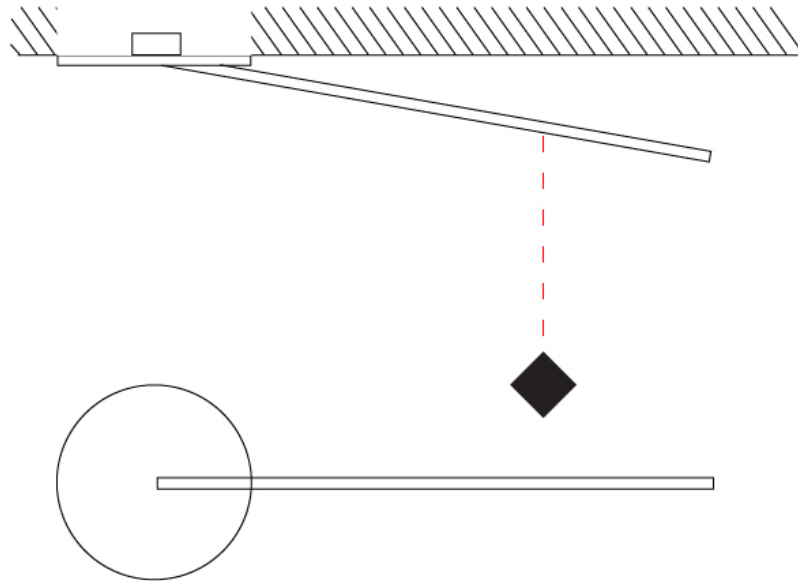

SPILO 1 ROD RECESSED

D46021-

PROJECT	_____
TYPE	_____
SPECIFIER	_____
QUANTITY	_____
DATE	_____

D