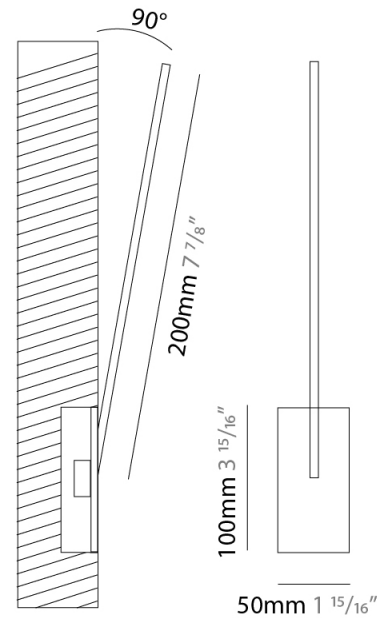

PROJECT	_____
TYPE	_____
SPECIFIER	_____
QUANTITY	_____
DATE	_____

SPILLO 1 ROD RECESSED

D46012- _____ - _____
base number   Color   Finish
                         Temperature   Options

1. To build a product code in our configurator select the specify button on the base model # product page
2. To build a manual product code on this datasheet choose from the options listed below in blue font and add the suffix to the base model #

GENERAL

Series: Spillo
Subseries: Spillo 1 Rod
Brand: Icone
Division: Design
Mounting Type: Recessed
Mounting Location: Wall
Subcategory: Ambient

PHYSICAL

Shape: Rectangle
Width (mm): 50
Width (in): 1 15/16
Height (mm): 200
Height (in): 7 7/8
Light Distribution: Adjustable
Fixture Finish: WHI / BLK / CHR / BGD
Fixture Material: Brass

ELECTRICAL

Lamp Type: LED
Total Output Wattage (W): 2.64
Dimming: 0-10V Dimming
Driver Included: No
Driver Location: Remote
Driver Type: Constant Voltage - 120 / 277Vac
Driver Class: Class 2
Input Voltage (V): 120 - 277
Output Voltage (V): 12
Upon Request: (Not included, see components) 0-10Vdc dimming / 277Vac

LED

Color Temperature (°K): 2700 / 3000
Nominal Lumen (lm): 220
CRI: >90 CRI
Lamp Life (hrs): 50000

OPTICAL

Adjustability: Tilt 120°

RATINGS AND CERTIFICATIONS

Certified By: Certified for North American Standards
IP rating: IP20