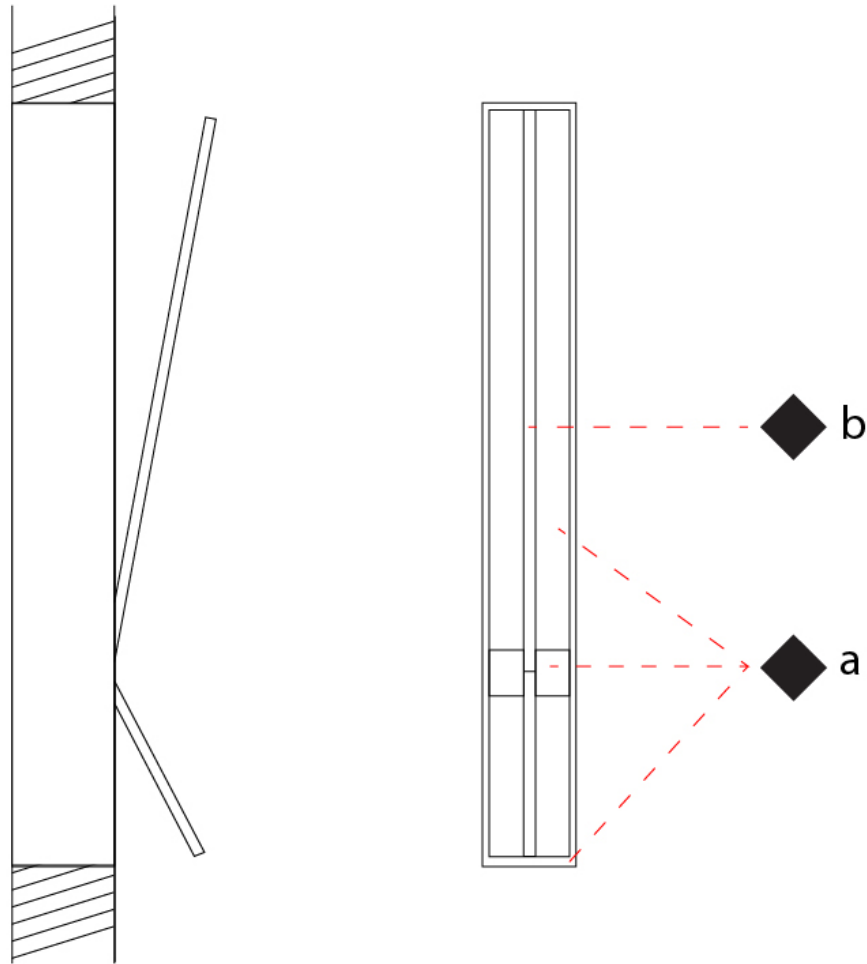

SPILLO 2 ROD RECESSED

D46027-

PROJECT
TYPE
SPECIFIER
QUANTITY
DATE

D