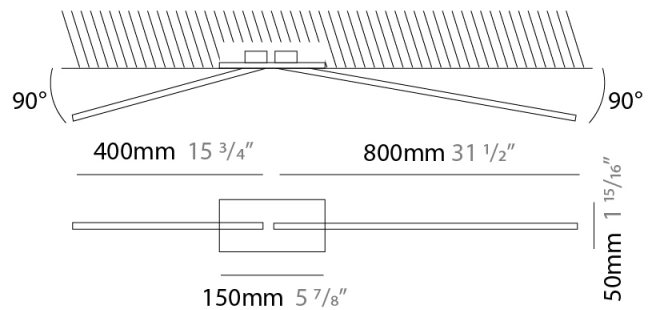

SPILLO 2 ROD RECESSED

D46031- _____ - _____
base number   Color   Finish
                         Temperature   Options

1. To build a product code in our configurator select the specify button on the base model # product page
2. To build a manual product code on this datasheet choose from the options listed below in blue font and add the suffix to the base model #

GENERAL

Series: Spillo
Subseries: Spillo 2 Rod
Brand: Icone
Division: Design
Mounting Type: Recessed
Mounting Location: Ceiling
Subcategory: Ambient

PHYSICAL

Shape: Rectangle
Length (mm): 50
Length (in): 1 ¹⁵/₁₆
Width (mm): 1200
Width (in): 47 ¹/₄
Height (mm): 800
Height (in): 31 ¹/₂
Light Distribution: Adjustable
Fixture Finish: WHI / BLK / CHR / BGD
Fixture Material: Brass

ELECTRICAL

Lamp Type: LED
Total Output Wattage (W): 15.36
Dimming: 0-10V Dimming
Driver Included: No
Driver Location: Remote
Driver Type: Constant Voltage - 120Vac
Driver Class: Class 2
Input Voltage (V): 120 - 277
Output Voltage (V): 12
Upon Request: (Not included, see components) 0-10Vdc dimming / 277Vac

LED

Color Temperature (°K): 2700 / 3000
Nominal Lumen (lm): 1320
CRI: >90 CRI
Lamp Life (hrs): 50000

OPTICAL

Adjustability: Tilt 90°

RATINGS AND CERTIFICATIONS

Certified By: Certified for North American Standards
IP rating: IP20