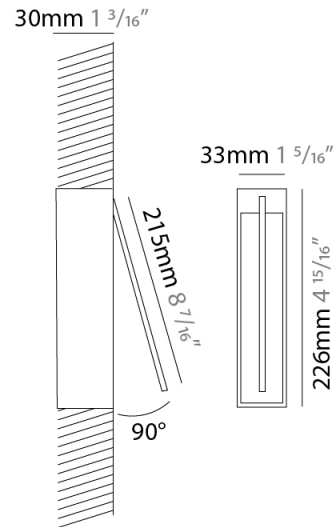

GENERAL

Series: Spillo
 Subseries: Spillo 1 Rod
 Brand: Icone
 Division: Design
 Mounting Type: Recessed
 Mounting Location: Wall
 Subcategory: Ambient

PHYSICAL

Shape: Rectangle
 Width (mm): 33
 Width (in): 1 5/16
 Height (mm): 126
 Height (in): 4 15/16
 Min. Recessing Depth (mm): 30
 Min. Recessing Depth (in): 1 3/16
 Light Distribution: Adjustable
[Fixture Finish: WHI / BLK / CHR / BGD](#)
 Fixture Material: Brass

GENERAL

Series: Spillo
 Subseries: Spillo 1 Rod
 Brand: Icone
 Division: Design
 Mounting Type: Recessed
 Mounting Location: Wall
 Subcategory: Ambient

PHYSICAL

Shape: Rectangle
 Width (mm): 33
 Width (in): 1 ⁵/₁₆
 Height (mm): 226
 Height (in): 8 ⁷/₈
 Min. Recessing Depth (mm): 30
 Min. Recessing Depth (in): 1 ³/₁₆
 Light Distribution: Adjustable
[Fixture Finish: WHI / BLK / CHR / BGD](#)
 Fixture Material: Brass

LED

[Color Temperature \(°K\): 2700 / 3000](#)
 Nominal Lumen (lm): 220
 CRI: >90 CRI
 Lamp Life (hrs): 50000

OPTICAL

Adjustability: Tilt 120°

RATINGS AND CERTIFICATIONS

Certified By: Certified for North American Standards
 IP rating: IP20

GENERAL

Series: Spillo
 Subseries: Spillo 1 Rod
 Brand: Icone
 Division: Design
 Mounting Type: Recessed
 Mounting Location: Wall
 Subcategory: Ambient

PHYSICAL

Shape: Rectangle
 Width (mm): 33
 Width (in): 1 ⁵/₁₆
 Height (mm): 326
 Height (in): 12 ¹³/₁₆
 Min. Recessing Depth (mm): 30
 Min. Recessing Depth (in): 1 ³/₁₆
 Light Distribution: Adjustable
 Fixture Finish: WHI / BLK / CHR / BGD
 Fixture Material: Brass