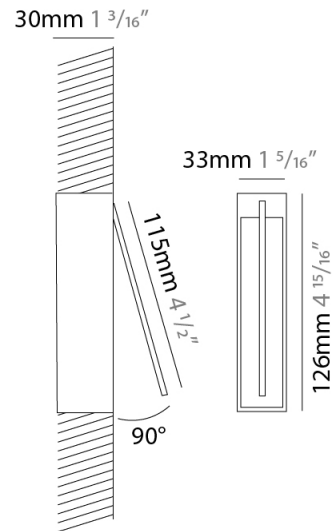

GENERAL

Series: Spillo
 Subseries: Spillo 1 Rod
 Brand: Icone
 Division: Design
 Mounting Type: Recessed
 Mounting Location: Wall
 Subcategory: Ambient

PHYSICAL

Shape: Rectangle
 Width (mm): 33
 Width (in): 1 5/16
 Height (mm): 126
 Height (in): 4 15/16
 Min. Recessing Depth (mm): 30
 Min. Recessing Depth (in): 1 3/16
 Light Distribution: Adjustable
[Fixture Finish: WHI / BLK / CHR / BGD](#)
 Fixture Material: Brass

LED

[Color Temperature \(°K\): 2700 / 3000](#)
 Nominal Lumen (lm): 110
 CRI: >90 CRI
 Lamp Life (hrs): 50000

OPTICAL

Adjustability: Tilt 120°

RATINGS AND CERTIFICATIONS

Certified By: Certified for North American Standards
 IP rating: IP20

GENERAL

Series: Spillo
 Subseries: Spillo 1 Rod
 Brand: Icone
 Division: Design
 Mounting Type: Recessed
 Mounting Location: Wall
 Subcategory: Ambient

PHYSICAL

Shape: Rectangle
 Width (mm): 33
 Width (in): 1 ⁵/₁₆
 Height (mm): 226
 Height (in): 8 ⁷/₈
 Min. Recessing Depth (mm): 30
 Min. Recessing Depth (in): 1 ³/₁₆
 Light Distribution: Adjustable
[Fixture Finish: WHI / BLK / CHR / BGD](#)
 Fixture Material: Brass