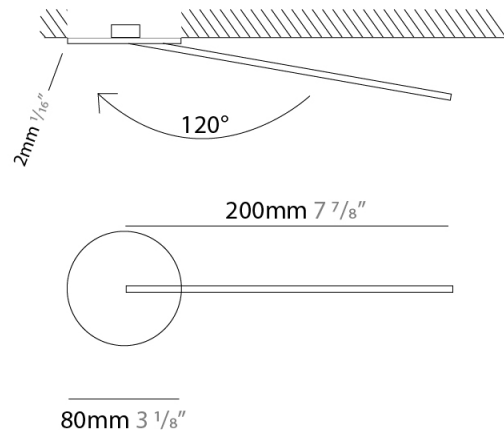

PROJECT
TYPE
SPECIFIER
QUANTITY
DATE

SPILLO 1 ROD RECESSED

D46020- -
base number   Color   Finish
                          Temperature   Options

1. To build a product code in our configurator select the specify button on the base model # product page
2. To build a manual product code on this datasheet choose from the options listed below in blue font and add the suffix to the base model #

GENERAL

Series: Spillo
Subseries: Spillo 1 Rod
Brand: Icone
Division: Design
Mounting Type: Recessed
Mounting Location: Wall
Subcategory: Ambient

PHYSICAL

Shape: Rectangle
Width (mm): 50
Width (in): 1 ¹⁵/₁₆
Height (mm): 200
Height (in): 7 ⁷/₈
Light Distribution: Adjustable
Fixture Finish: WHI / BLK / CHR / BGD
Fixture Material: Brass

ELECTRICAL

Lamp Type: LED
Total Output Wattage (W): 2.64
Dimming: 0-10V Dimming
Driver Included: No
Driver Location: Remote
Driver Type: Constant Voltage - 120 / 277Vac
Driver Class: Class 2
Input Voltage (V): 120 - 277
Output Voltage (V): 12
Upon Request: (Not included, see components) 0-10Vdc dimming / 277Vac

LED

Color Temperature (°K): 2700 / 3000
Nominal Lumen (lm): 220
CRI: >90 CRI
Lamp Life (hrs): 50000

OPTICAL

Adjustability: Tilt 120°

RATINGS AND CERTIFICATIONS

Certified By: Certified for North American Standards
IP rating: IP20