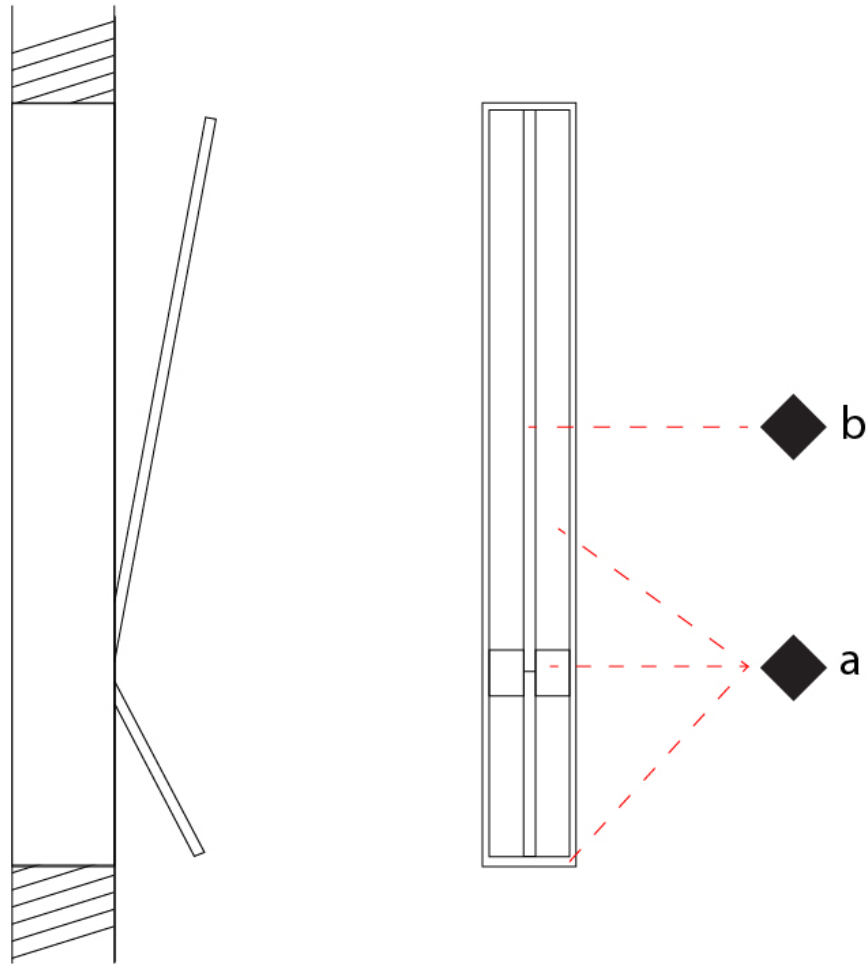

SPILLO 2 ROD RECESSED

D46026-

PROJECT
TYPE
SPECIFIER
QUANTITY
DATE