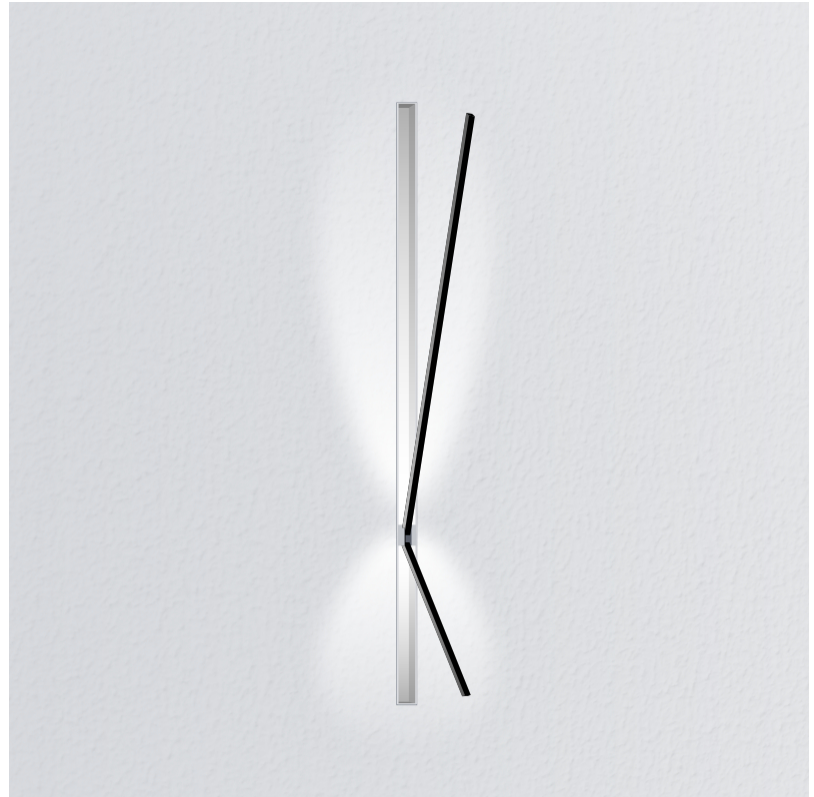

LED

Color Temperature (°K): 2700 / 3000
 Nominal Lumen (lm): 1210
 CRI: >90 CRI
 Lamp Life (hrs): 50000

OPTICAL

Adjustability: Tilt 90°

RATINGS AND CERTIFICATIONS

Certified By: Certified for North American Standards
 IP rating: IP20