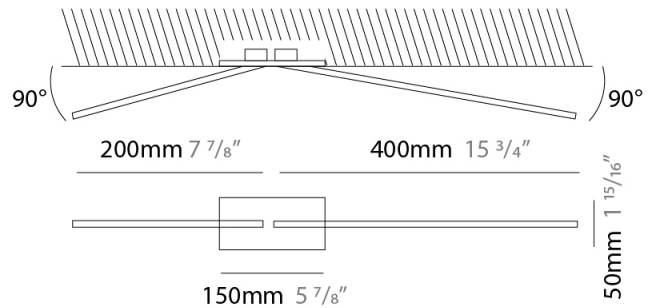

PROJECT	
TYPE	
SPECIFIER	
QUANTITY	
DATE	

SPILLO 2 ROD RECESSED

D46029- -

base number   Color   Finish
Temperature   Options

1. To build a product code in our configurator select the specify button on the base model # product page
2. To build a manual product code on this datasheet choose from the options listed below in blue font and add the suffix to the base model #

GENERAL

Series: Spillo
Subseries: Spillo 2 Rod
Brand: Icone
Division: Design
Mounting Type: Recessed
Mounting Location: Ceiling
Subcategory: Ambient

PHYSICAL

Shape: Rectangle
Length (mm): 50
Length (in): 1 ¹⁵/₁₆
Width (mm): 600
Width (in): 23 ⁵/₆
Height (mm): 400
Height (in): 15 ³/₄
Light Distribution: Adjustable
Fixture Finish: WHI / BLK / CHR / BGD
Fixture Material: Brass

ELECTRICAL

Lamp Type: LED
Total Output Wattage (W): 7.44
Dimming: 0-10V Dimming
Driver Included: No
Driver Location: Remote
Driver Type: Constant Voltage - 120Vac
Driver Class: Class 2
Input Voltage (V): 120 - 277
Output Voltage (V): 12
Upon Request: (Not included, see components) 0-10Vdc dimming / 277Vac

LED

Color Temperature (°K): 2700 / 3000
Nominal Lumen (lm): 660
CRI: >90 CRI
Lamp Life (hrs): 50000

OPTICAL

Adjustability: Tilt 90°

RATINGS AND CERTIFICATIONS

Certified By: Certified for North American Standards
IP rating: IP20