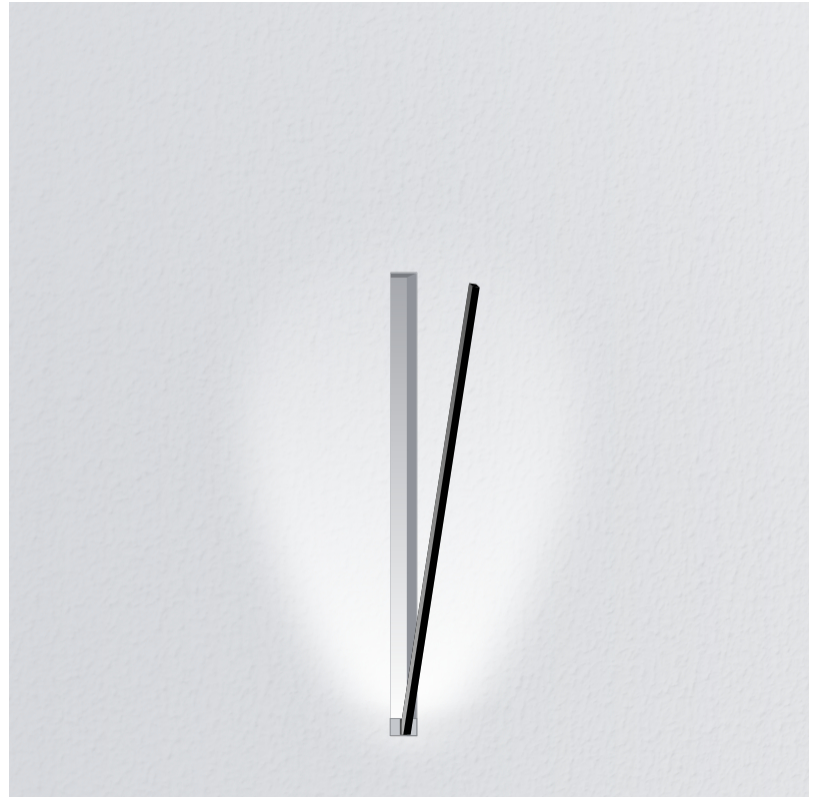

SPILLO 1 ROD RECESSED

D46007- -

base number
Color   Temperature   Finish   Options

1. To build a product code in our configurator select the specify button on the base model # product page
2. To build a manual product code on this datasheet choose from the options listed below in blue font and add the suffix to the base model #

GENERAL

Series: Spillo
Subseries: Spillo 1 Rod
Brand: Icone
Division: Design
Mounting Type: Recessed
Mounting Location: Wall
Subcategory: Ambient

PHYSICAL

Shape: Rectangle
Width (mm): 33
Width (in): 1 ⁵/₁₆
Height (mm): 526
Height (in): 20 ¹¹/₁₆
Min. Recessing Depth (mm): 30
Min. Recessing Depth (in): 1 ³/₁₆
Light Distribution: Adjustable
[Fixture Finish: WHI / BLK / CHR / BGD](#)
Fixture Material: Brass

ELECTRICAL

Lamp Type: LED
Total Output Wattage (W): 6.6
Dimming: 0-10V Dimming
Driver Included: No
Driver Location: Remote
Driver Type: Constant Voltage - 120 / 277Vac
Driver Class: Class 2
Input Voltage (V): 120 - 277
Output Voltage (V): 12
Upon Request: (Not included, see components) 0-10Vdc dimming / 277Vac

LED

[Color Temperature (°K): 2700 / 3000](#)
Nominal Lumen (lm): 550
CRI: >90 CRI
Lamp Life (hrs): 50000

OPTICAL

Adjustability: Tilt 120°

RATINGS AND CERTIFICATIONS

Certified By: Certified for North American Standards
IP rating: IP20

PROJECT
TYPE
SPECIFIER
QUANTITY
DATE